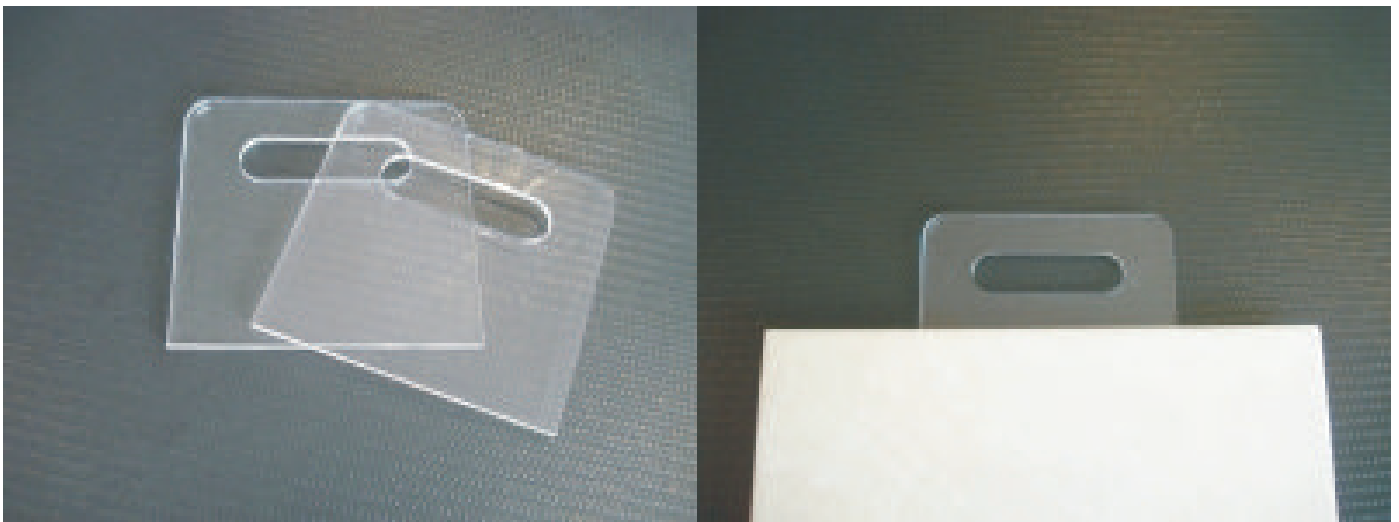

# Product info page: **Acrylic Handles** (for single tiles)

Vision single tile handles are made from high quality 5mm thick clear acrylic. These are ideal for bonding to the rear of your single tiles enabling your customers to select individual tiles from your display racks easily. The handles are supplied with polished edges all round to avoid any sharp edges and to give a beautiful appearance. Vision carry one standard size from stock but can manufacture any size to suit your particular needs.