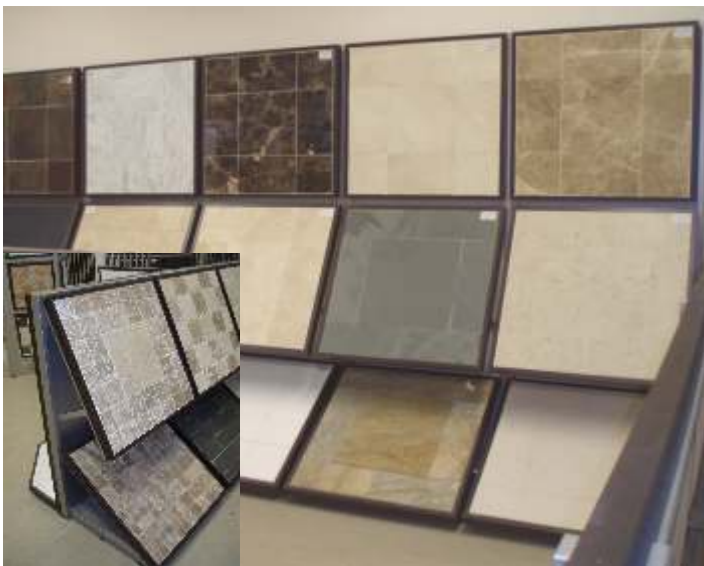

Showroom displays

Vision also design and manufacture a wide variation of display units designed specifically for use in tile showrooms. These displays can either be supplied and installed by Vision as part of our whole showroom design and fit-out service, or purchased by retailers who are carrying out their own re-fit or new showroom opening.

The next few pages show images of some of the work that we have undertaken and will hopefully give you ideas that will help you to lay out your showroom in a professional manner. Should you require any further information regarding these displays please just ask our sales office for more information.

For further information please contact the Vision Display sales office on: tel: 01227 832265 fax: 01227 832184